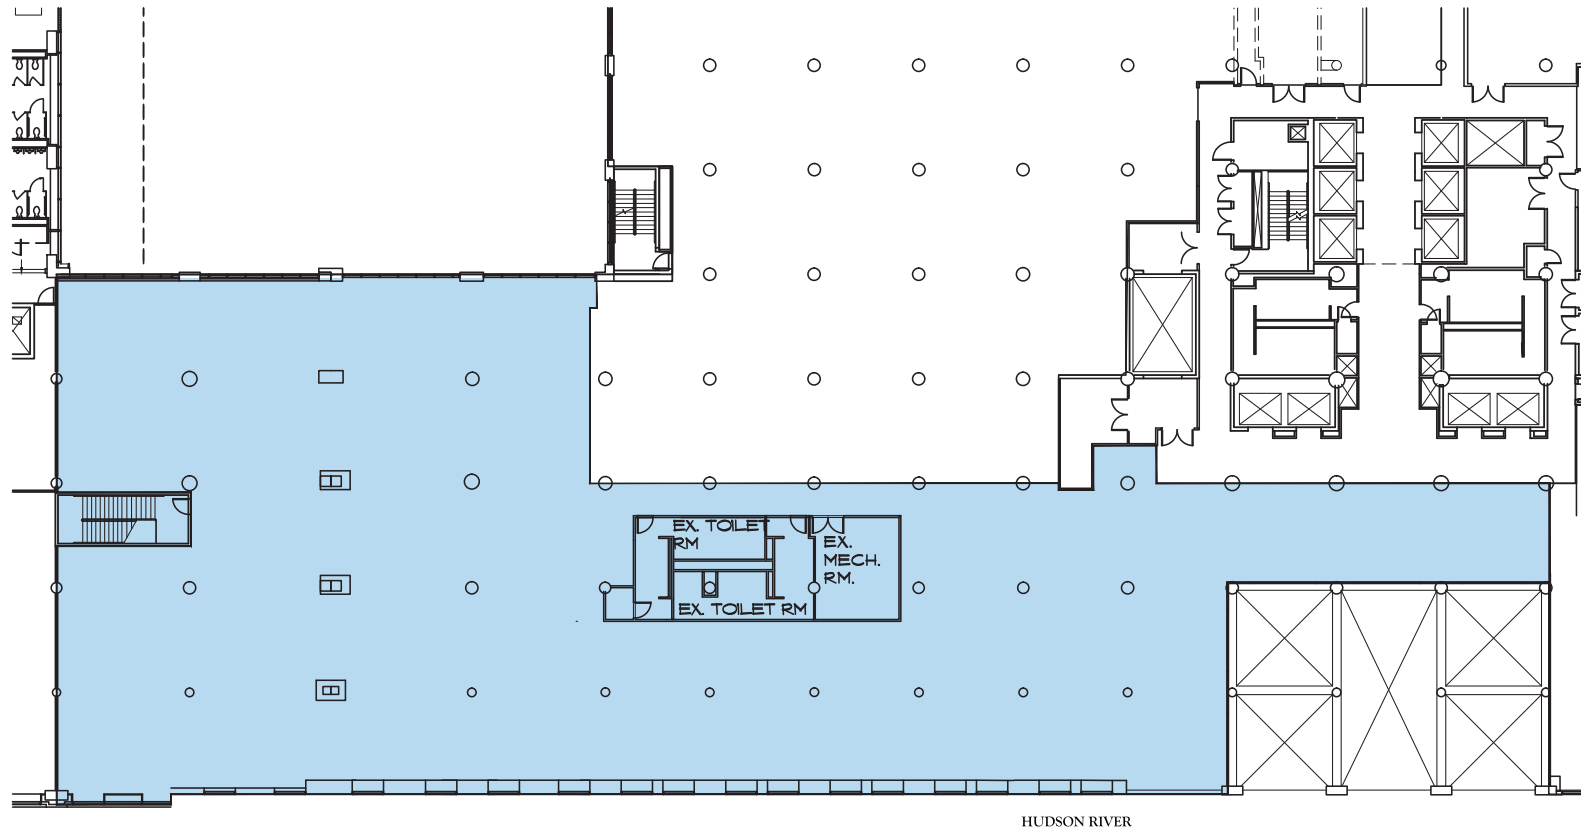

HARBORSIDE 2

2ND FLOOR - 24, 951 SF

KEY PLAN

HARBORSIDE
BY MACK-CALI

For more information, please visit www.harborsidejc.com.